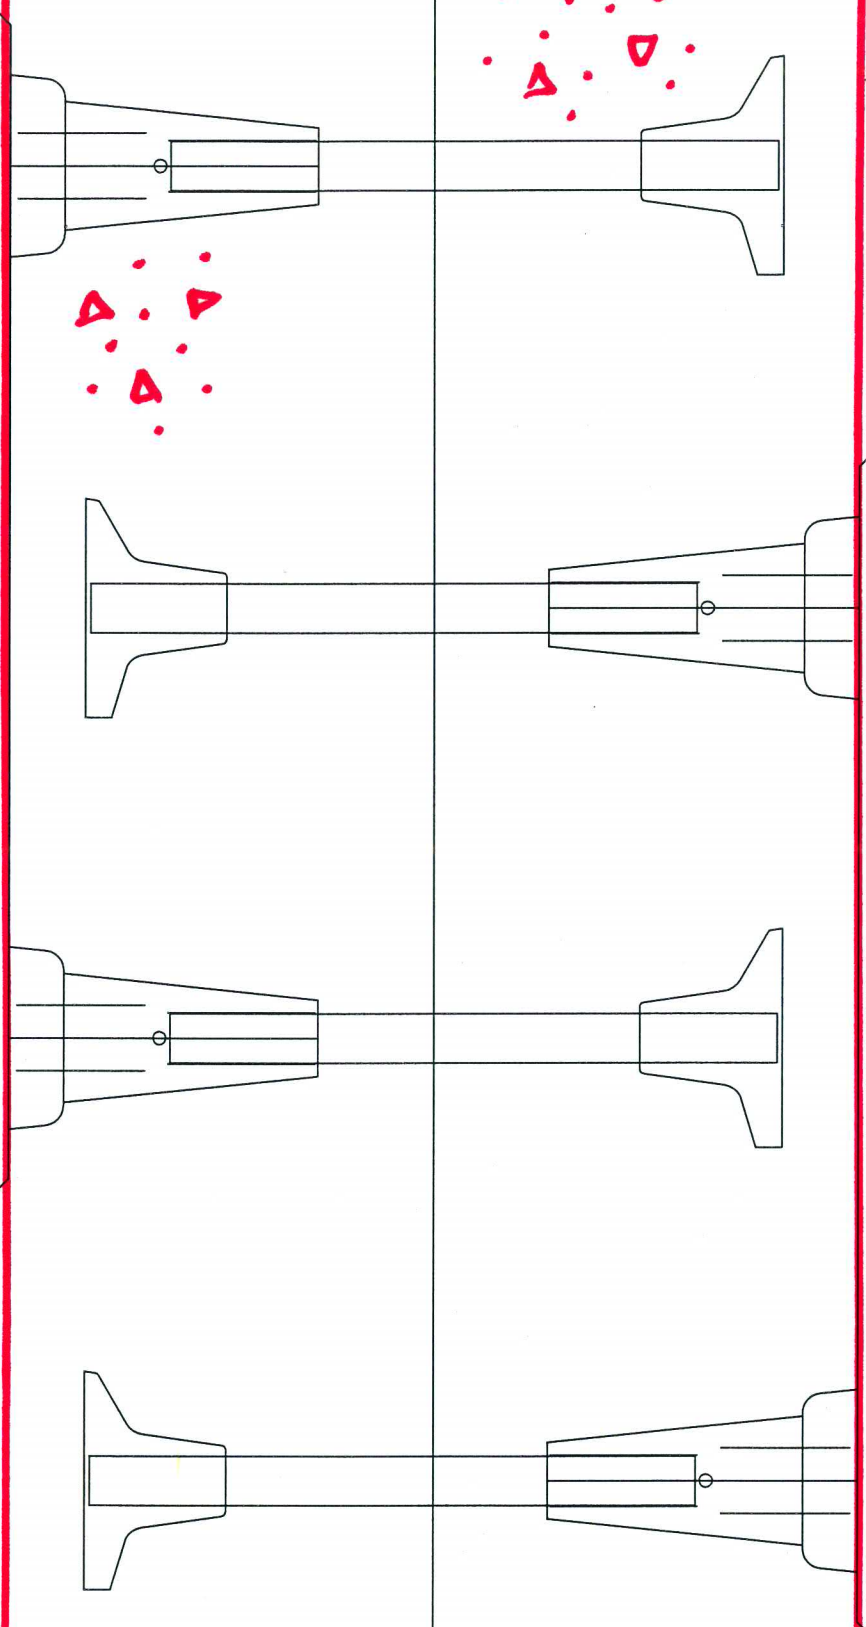

16" WALL

8" [TYP]

CLIMBING FORMWORK
INSERTS

7-15-11