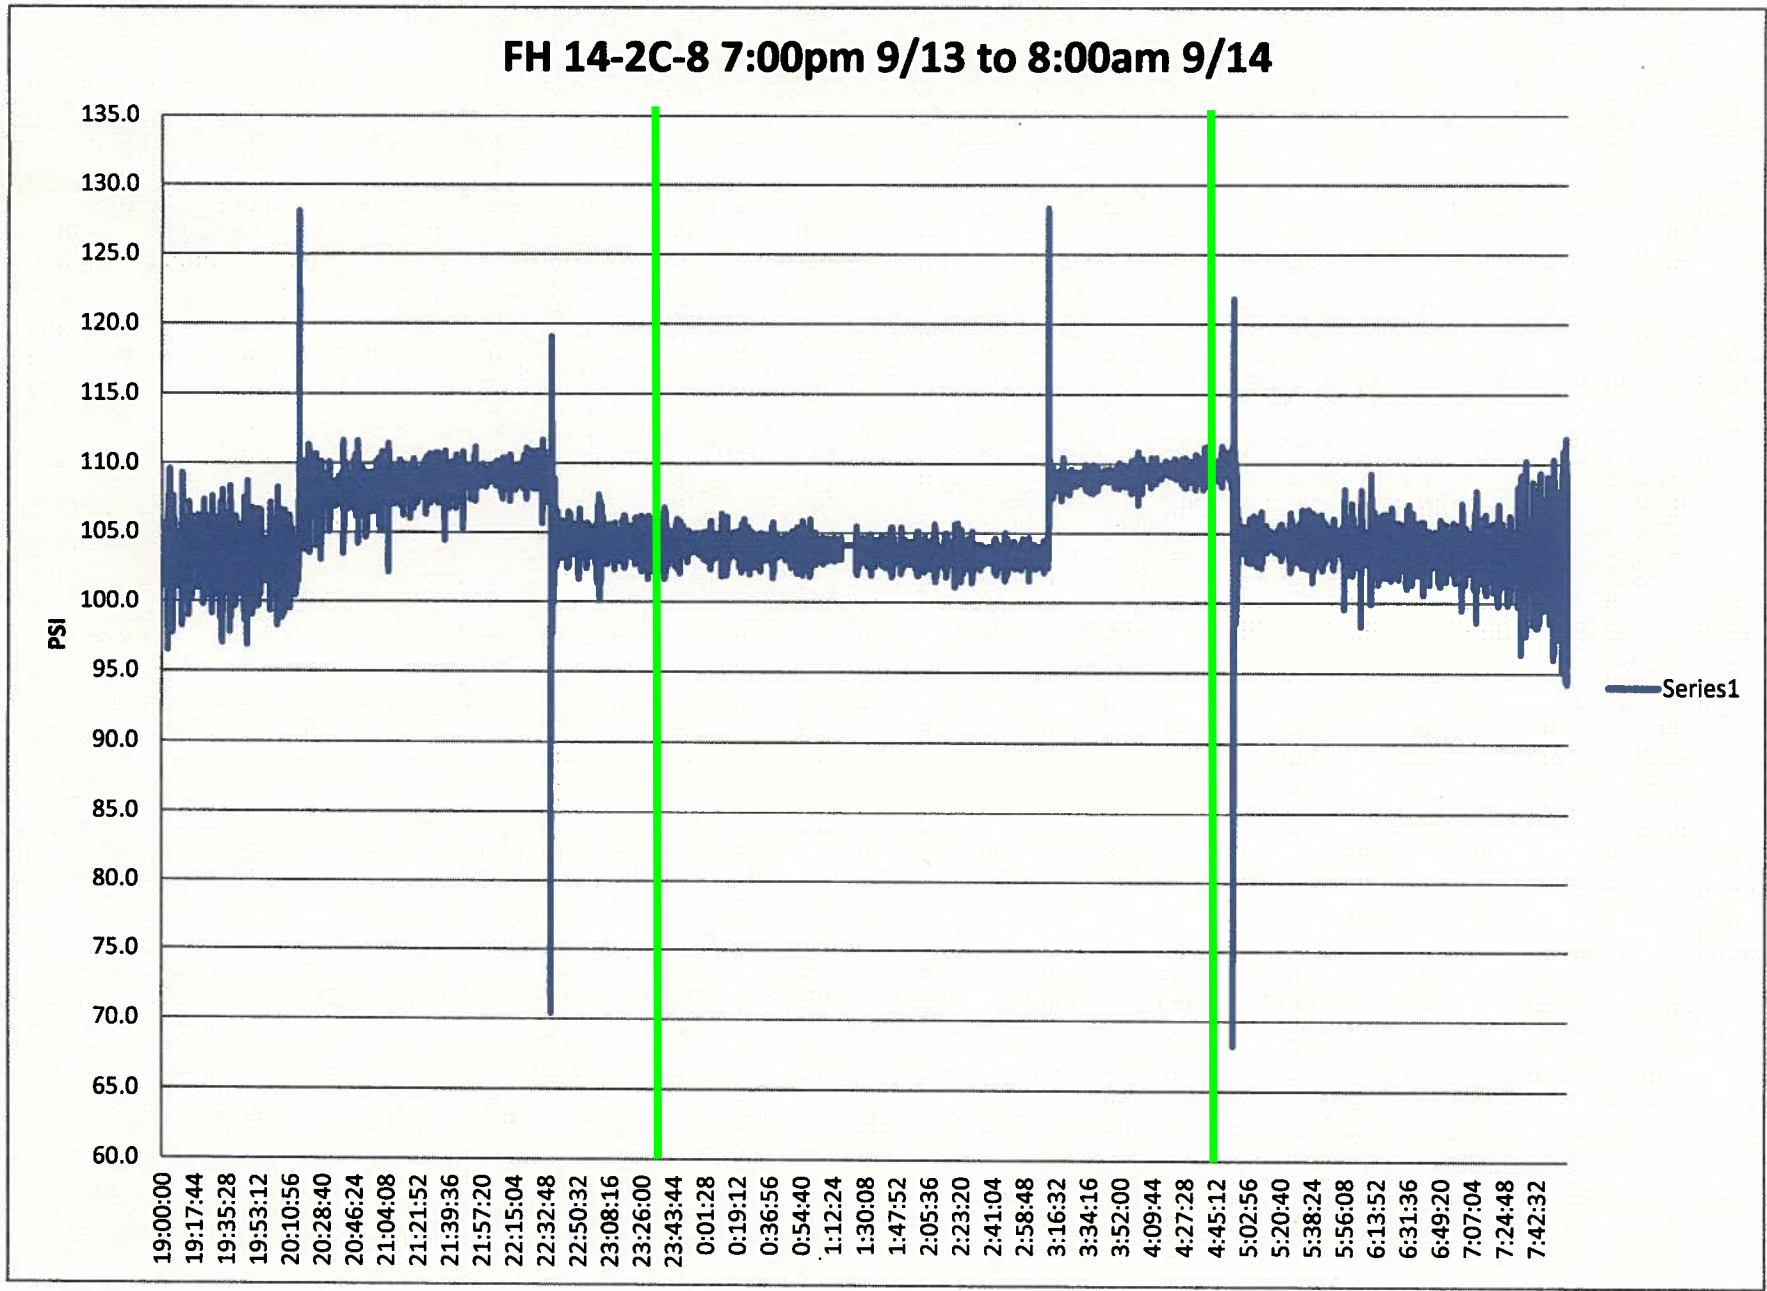

"Meter" = Press. Recorder 1, "House" = Press. Recorder 2

System Pressure

Tuesday September 13, 2016

Wednesday September 14, 2016