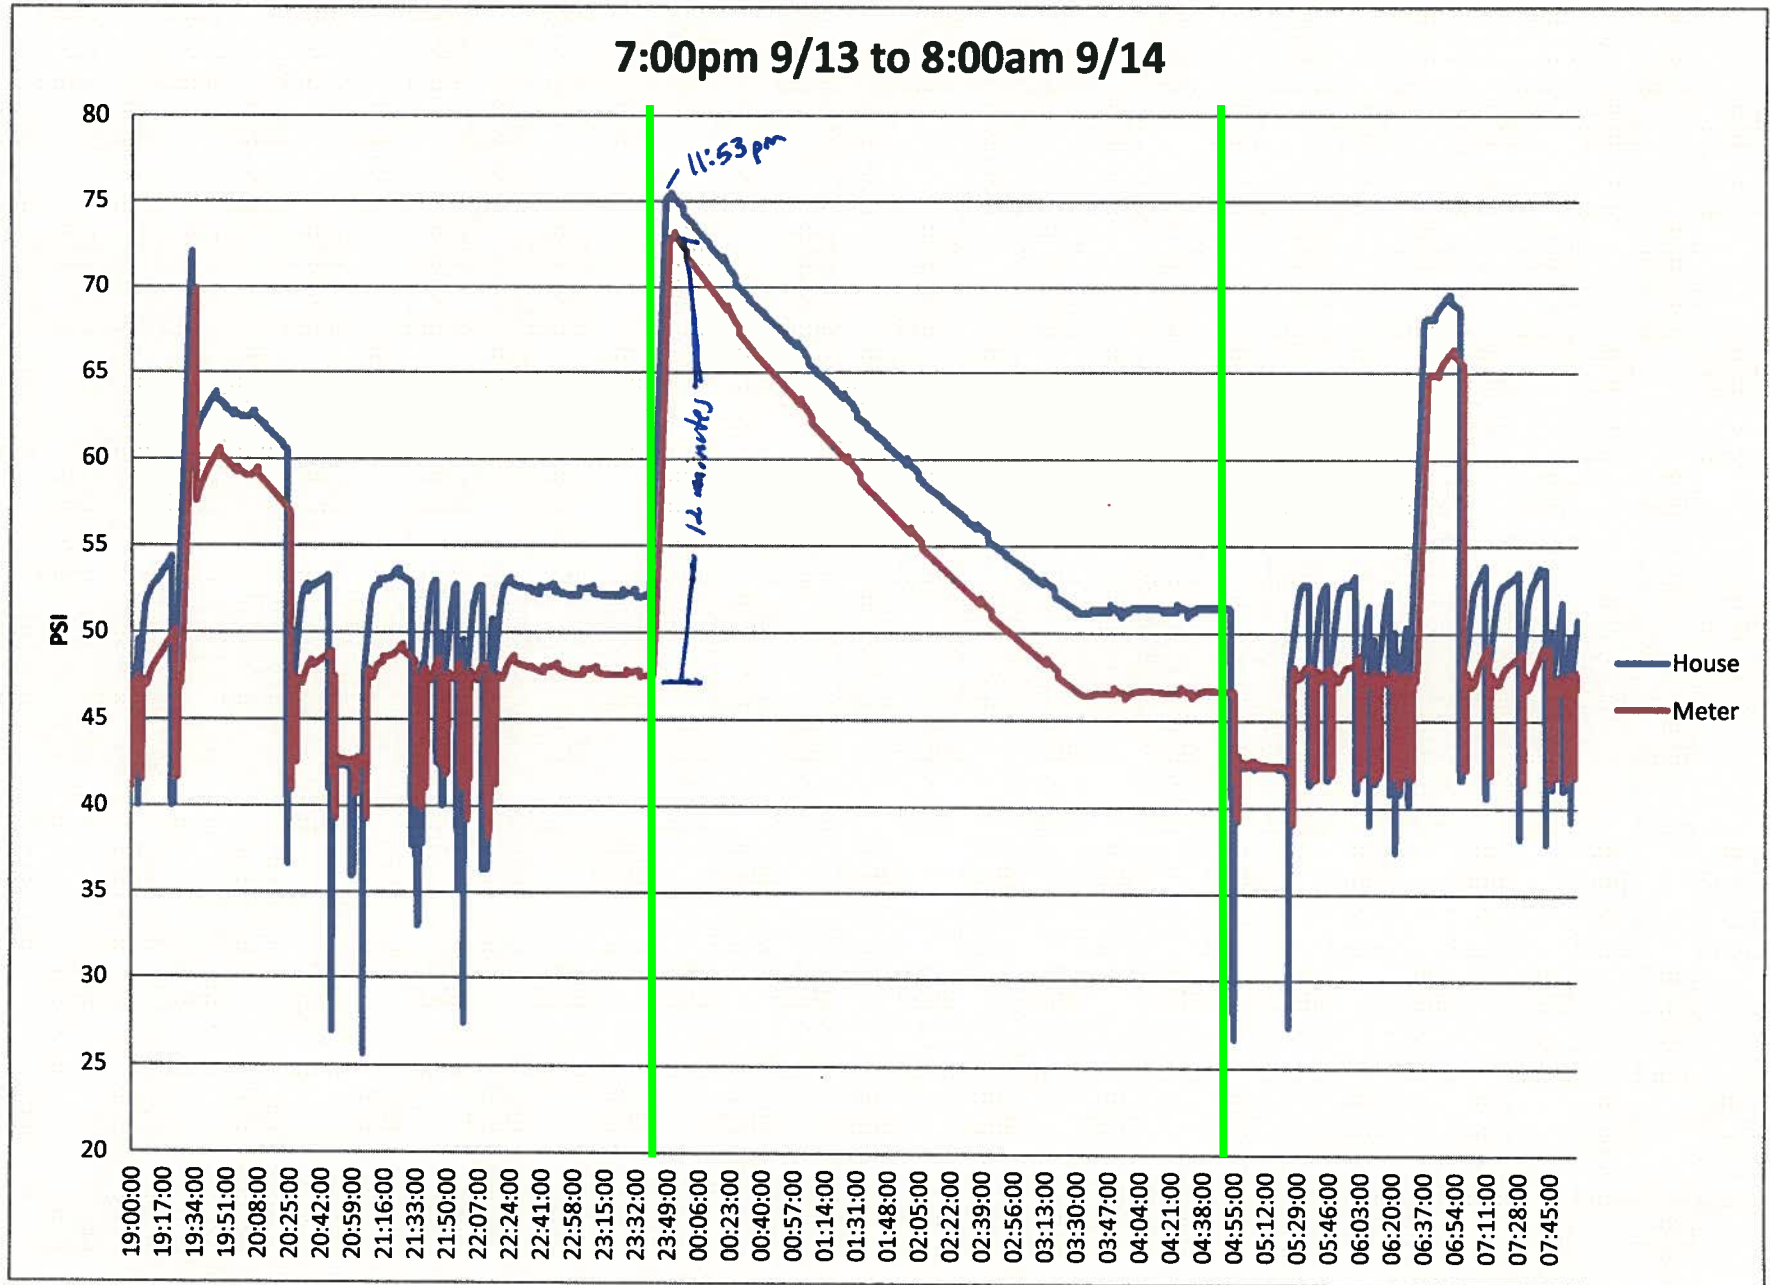

"Meter" = Press. Recorder 1, "House" = Press. Recorder 2

System Pressure

Tuesday September 13, 2016

Wednesday September 14, 2016