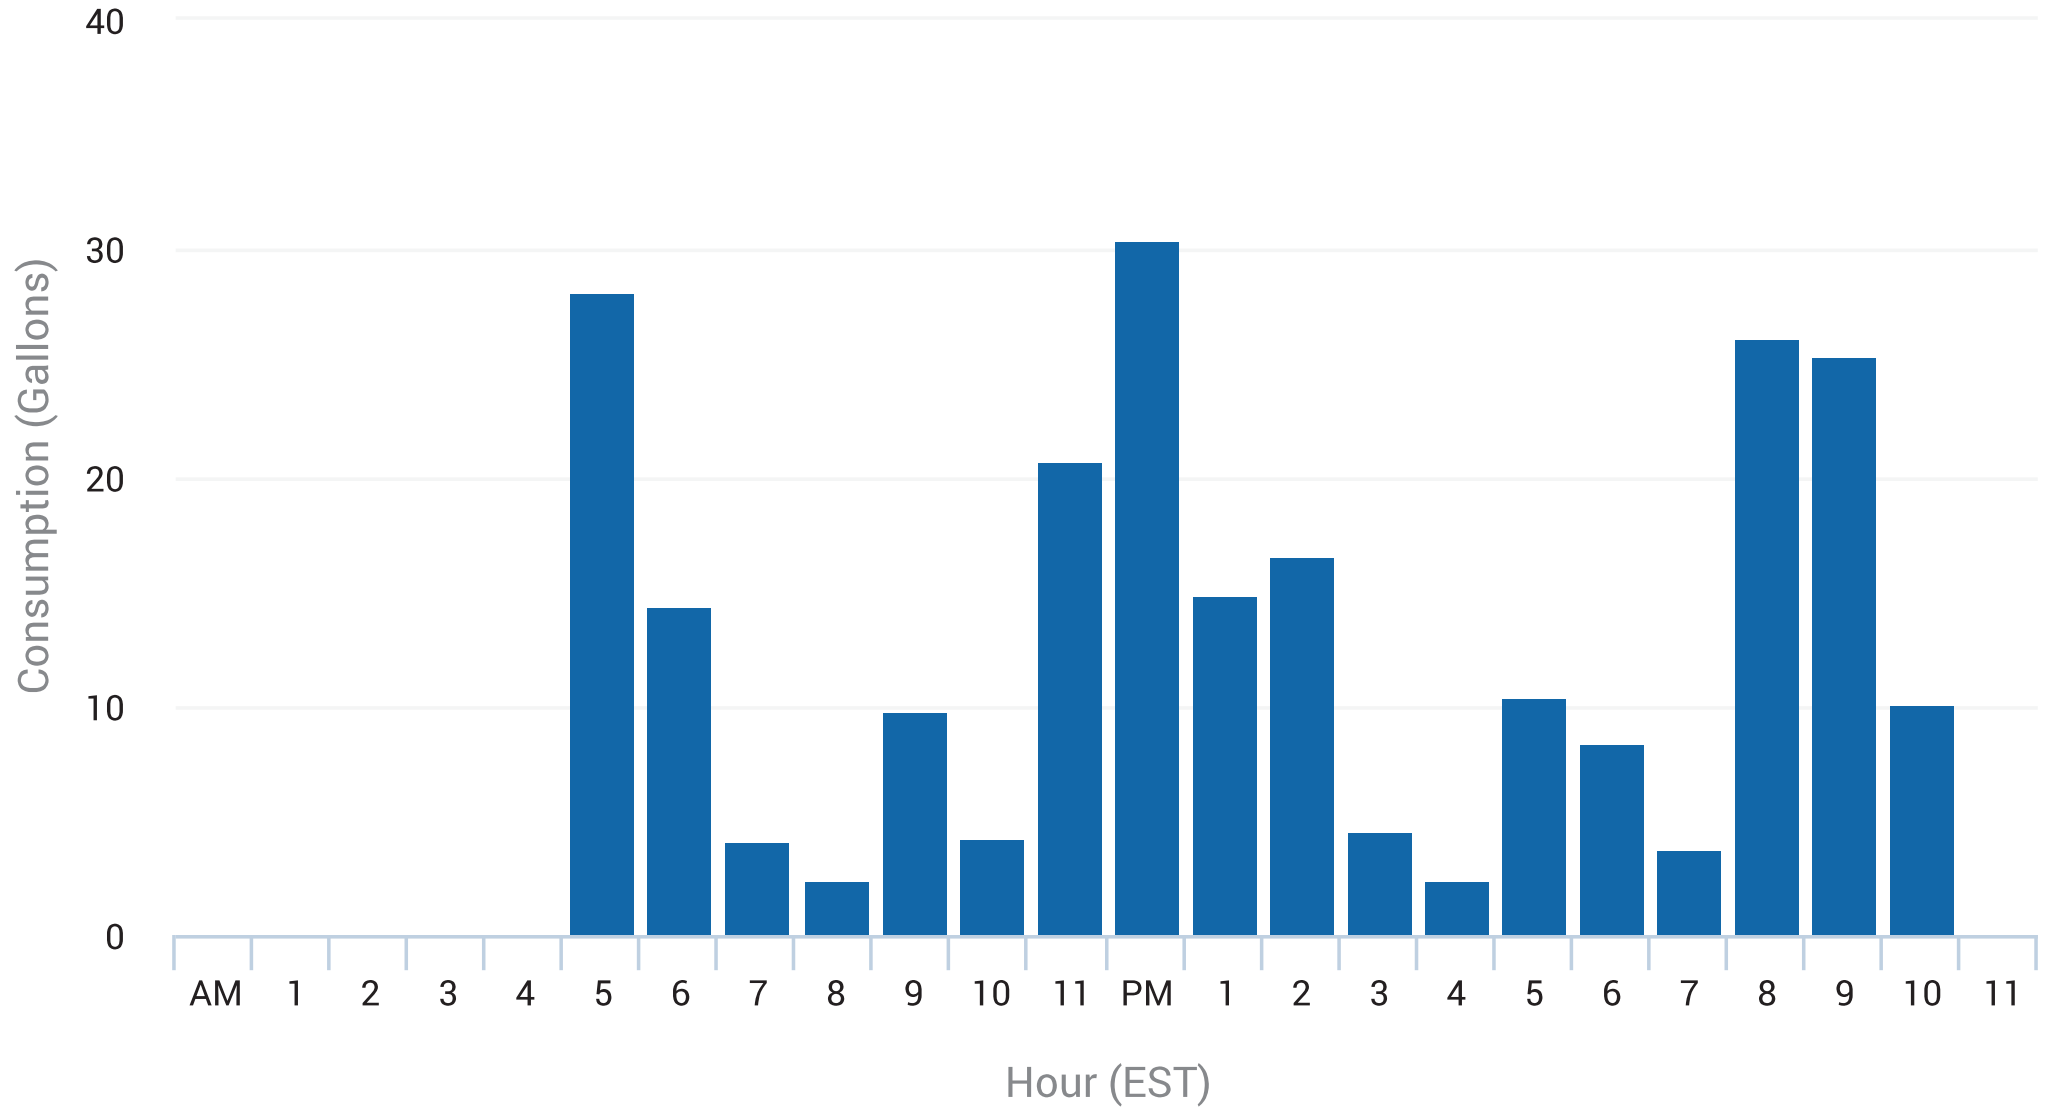

"Meter" = Press. Recorder 1, "House" = Press. Recorder 2

System Pressure

Tuesday September 13, 2016

Wednesday September 14, 2016