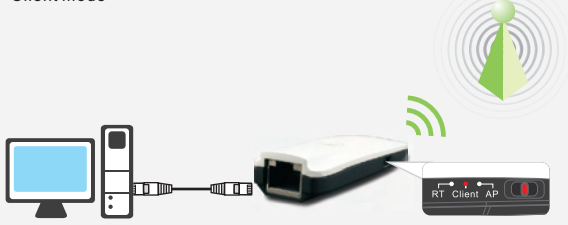

7 in 1

- Wireless router
- Client
- Wireless AP
- Bridge
- Relay
- WIFI amplification
- WIFI exchange

Product features

- Random choice of switching any mode among router, client and AP
- Supports WPS that encrypt by press one key, no need to set password.
- Plug and play, it's convenient to access wireless and share Internet
- Built in a device that can scan wireless hot spots, memorise SSID name and bridge,relay automatically,convenience to use.
- Supports users' behavior management , QOS advanced management,MAC address filtering,web page filtering and NAT address switching.
- Flexible multiple power way such as AC and USB charging, power adapter is configured randomly with this device(5V/500MA)
- High-Integrate and multifunction designs,compact body, easy to carry.

Package Size

Retail Packaging

Pcs/box	Carton	Net weight (kg)	Gross weight (kg)	Cubic meter(mm)
100				505*430*280mm

Accessories

Quick Install Guide

Adapter (Optional)

USB Cable

Network Cable

- In home network, it occupies little space and saves power. All wireless devices can be connected. Wireline device also can be upgraded to wireless device.
- In hotel network, it can help you to allow multi-user sharing wireless network without cable restraint.
- In office network, you are free from pulling cable as it can bridge to any access point.
- Outdoor, it acts as the receiver with high performance of wireless hot spot, allows multi-user sharing one ID account freely at the same time.
- At the place where wireless signal is weak, it can enhance signal strength to extend the transmission distance.

Wireless router mode

Client mode

Wireless AP mode

True plug and play!