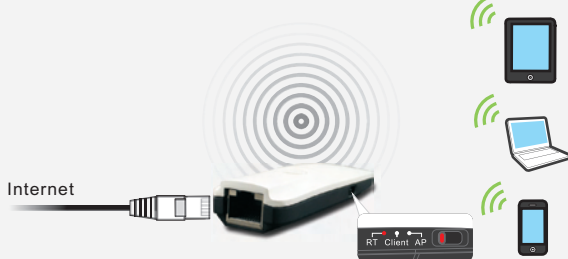

7 in 1

- Wireless router
- Client
- Wireless AP
- Bridge
- Relay
- WIFI amplification
- WIFI exchange

Product features

- Random choice of switching any mode among router, client and AP
- Supports WPS that encrypt by press one key, no need to set password.
- Plug and play, it's convenient to access wireless and share Internet
- Built in a device that can scan wireless hot spots, memorise SSID name and bridge,relay automatically,convenience to use.
- Supports users' behavior management , QOS advanced management,MAC address filtering,web page filtering and NAT address switching.
- Flexible multiple power way such as AC and USB charging, power adapter is configured randomly with this device(5V/500MA)
- High-Integrate and multifunction designs,compact body, easy to carry.

Package Size

Retail Packaging

Pcs/box	Carton	Net weight (kg)	Gross weight (kg)	Cubic meter(mm)
100				505*430*280mm

Accessories

Quick Install Guide

Adapter (Optional)

USB Cable

Network Cable

- In home network, it occupies little space and saves power. All wireless devices can be connected. Wireline device also can be upgraded to wireless device.
- In hotel network, it can help you to allow multi-user sharing wireless network without cable restraint.
- In office network, you are free from pulling cable as it can bridge to any access point.
- Outdoor, it acts as the receiver with high performance of wireless hot spot, allows multi-user sharing one ID account freely at the same time.
- At the place where wireless signal is weak, it can enhance signal strength to extend the transmission distance.

Wireless router mode

Client mode

Wireless AP mode

True plug and play!