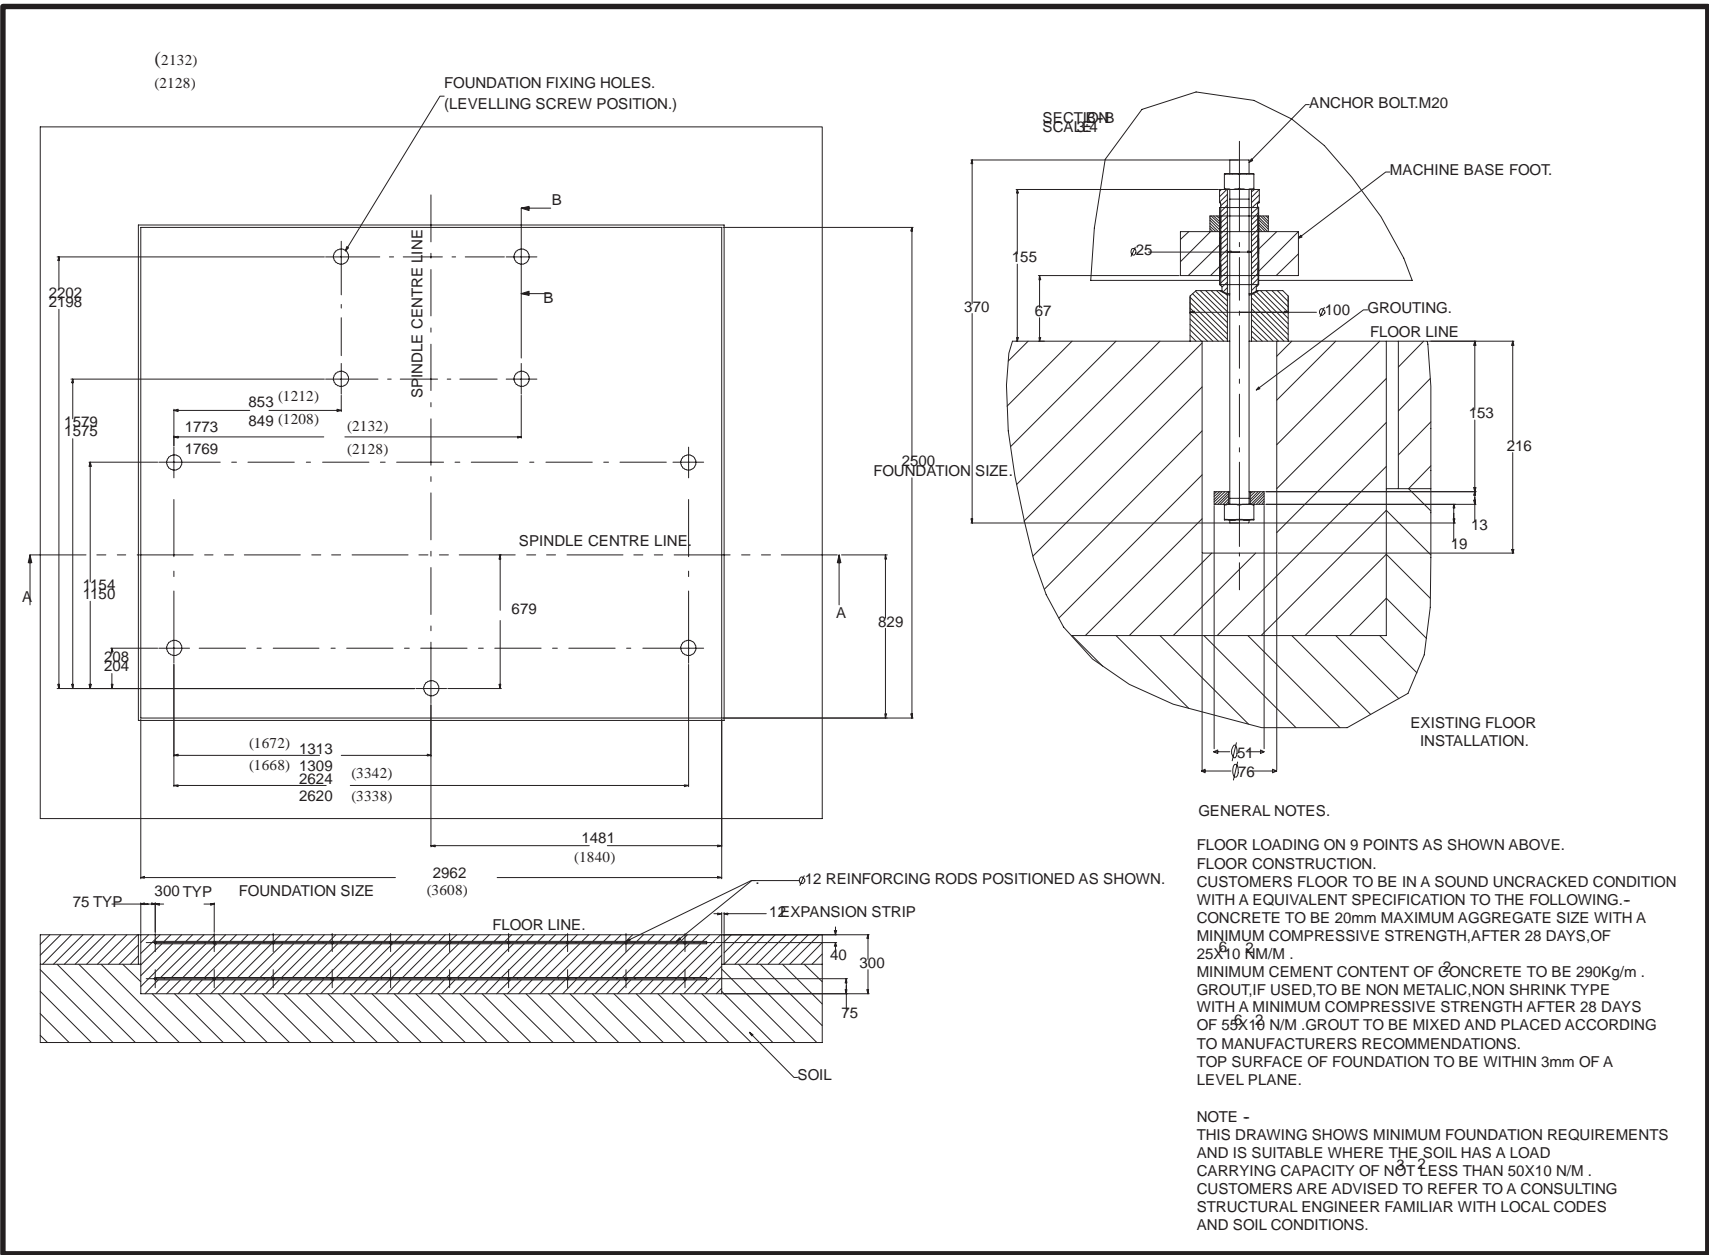

Foundation Requirements

Arrow 2000 (3000)