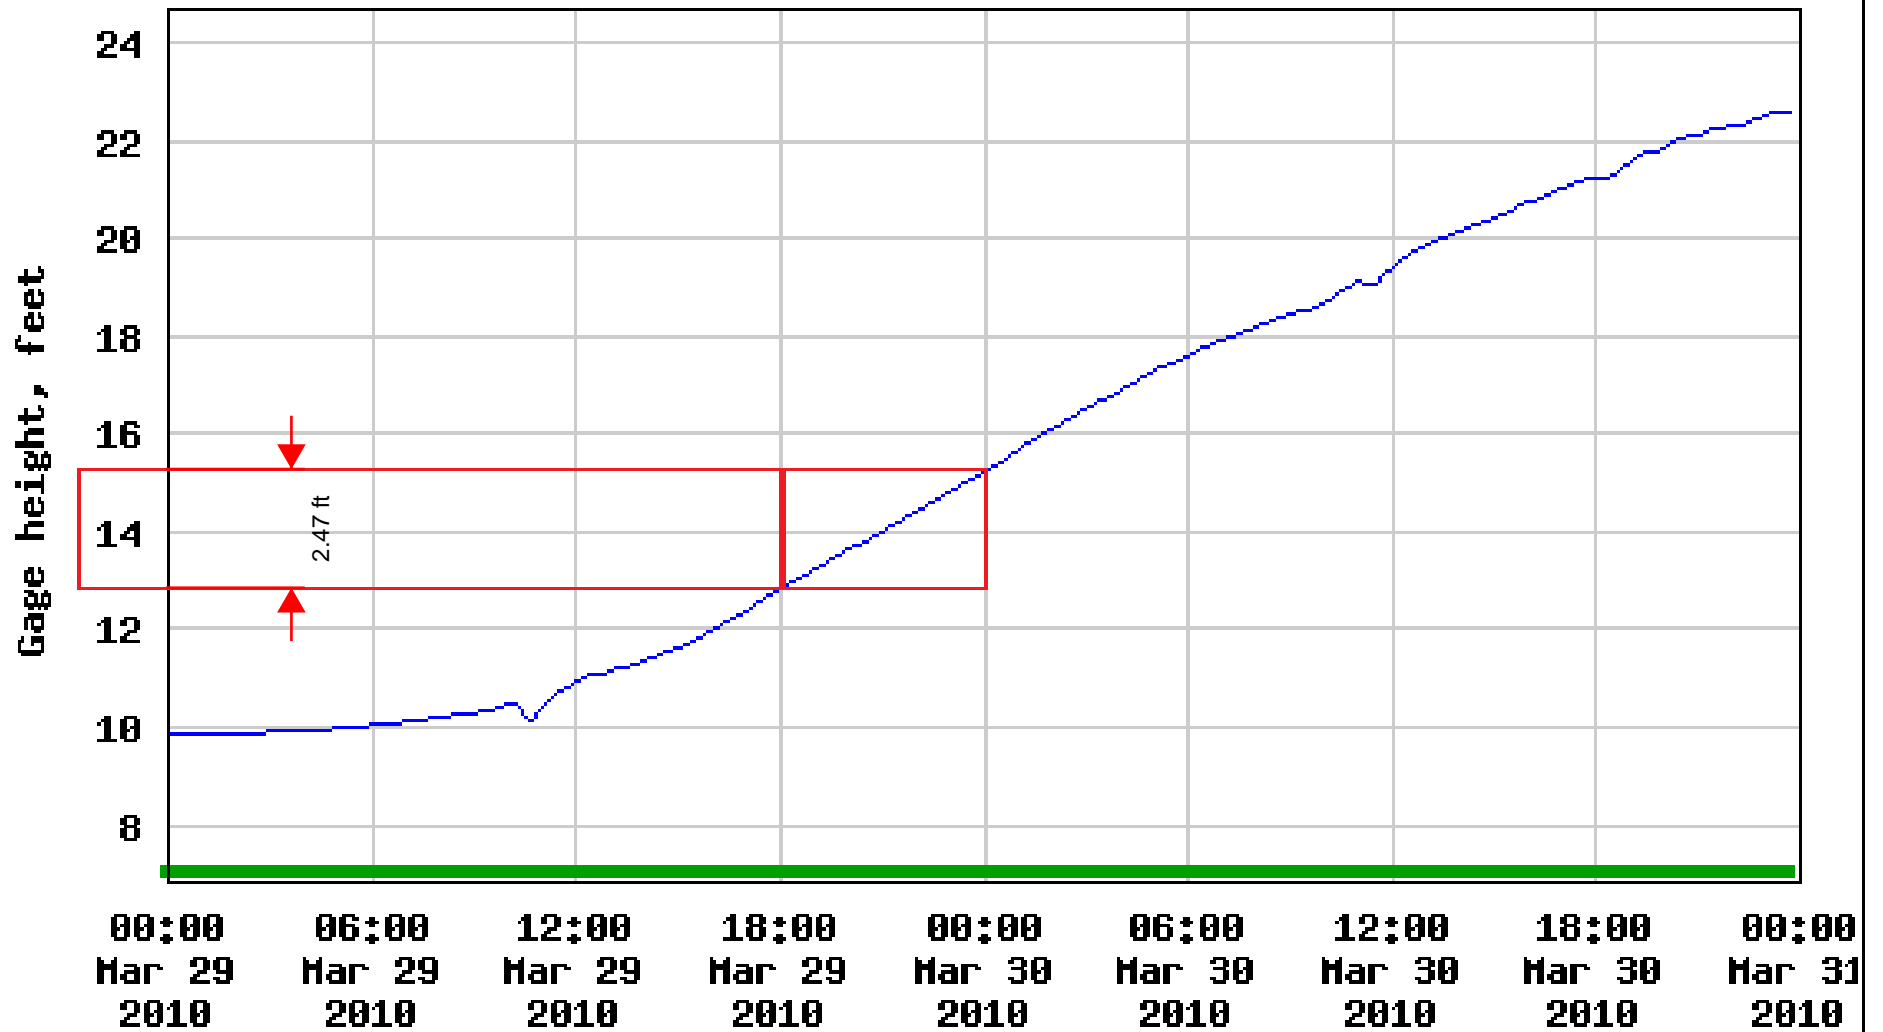

USGS 01127000 QUINEBAUG RIVER AT JEWETT CITY, CT

— Gage height

— Period of approved data