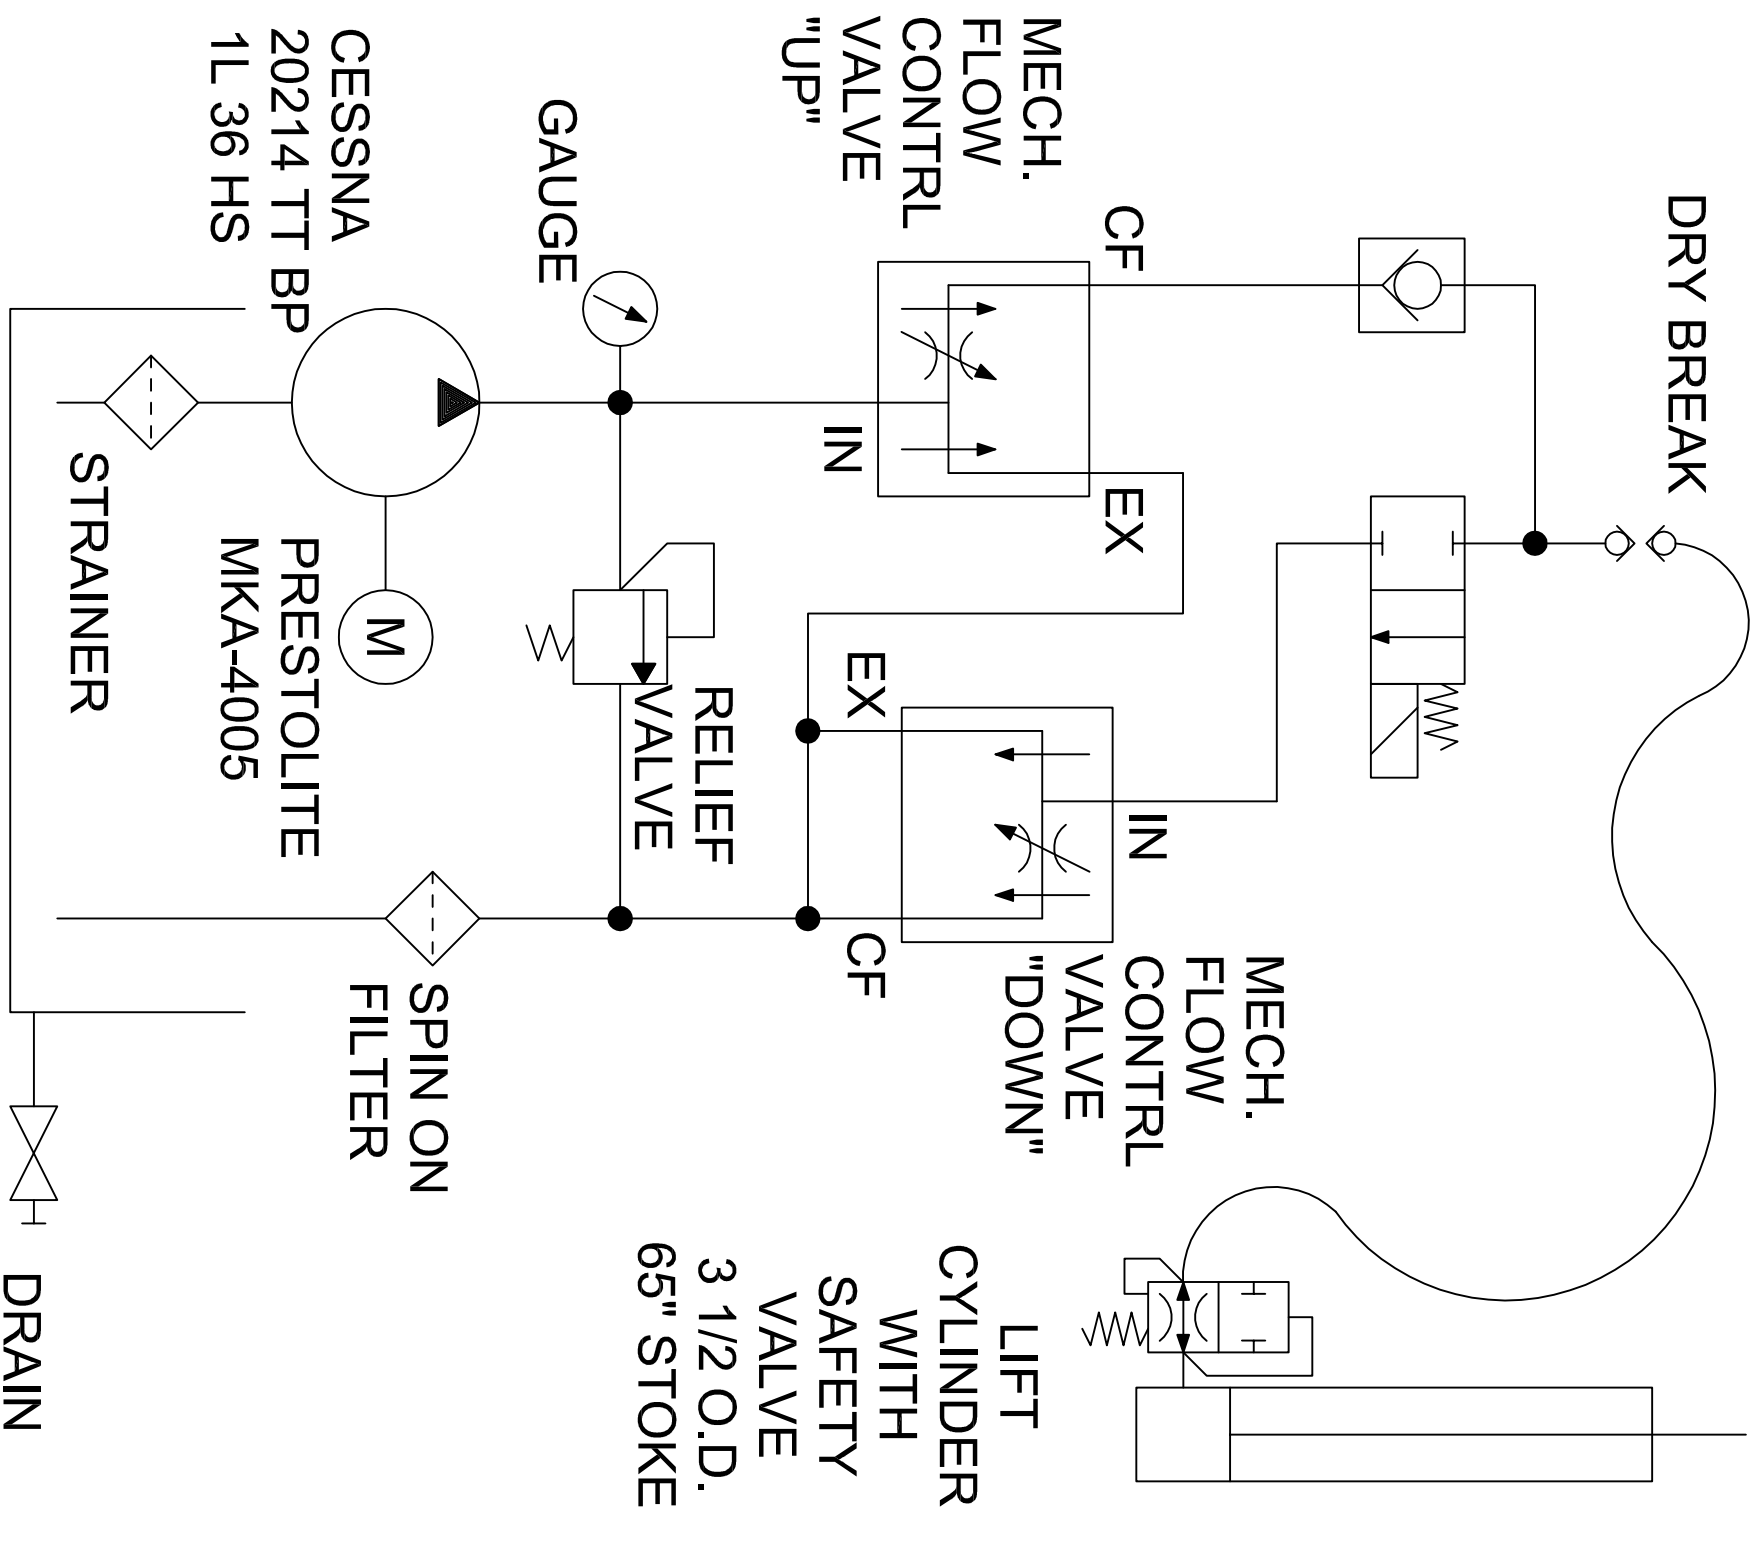

MAST, CYLINDER AND PUMP ARE FROM RAYMOND
20R30TN FORKLIFT SER. NO. 020-82-1354

MAST, CYLINDER AND PUMP ARE FROM RAYMOND
20R30TN FORKLIFT SER. NO. 020-82-1354