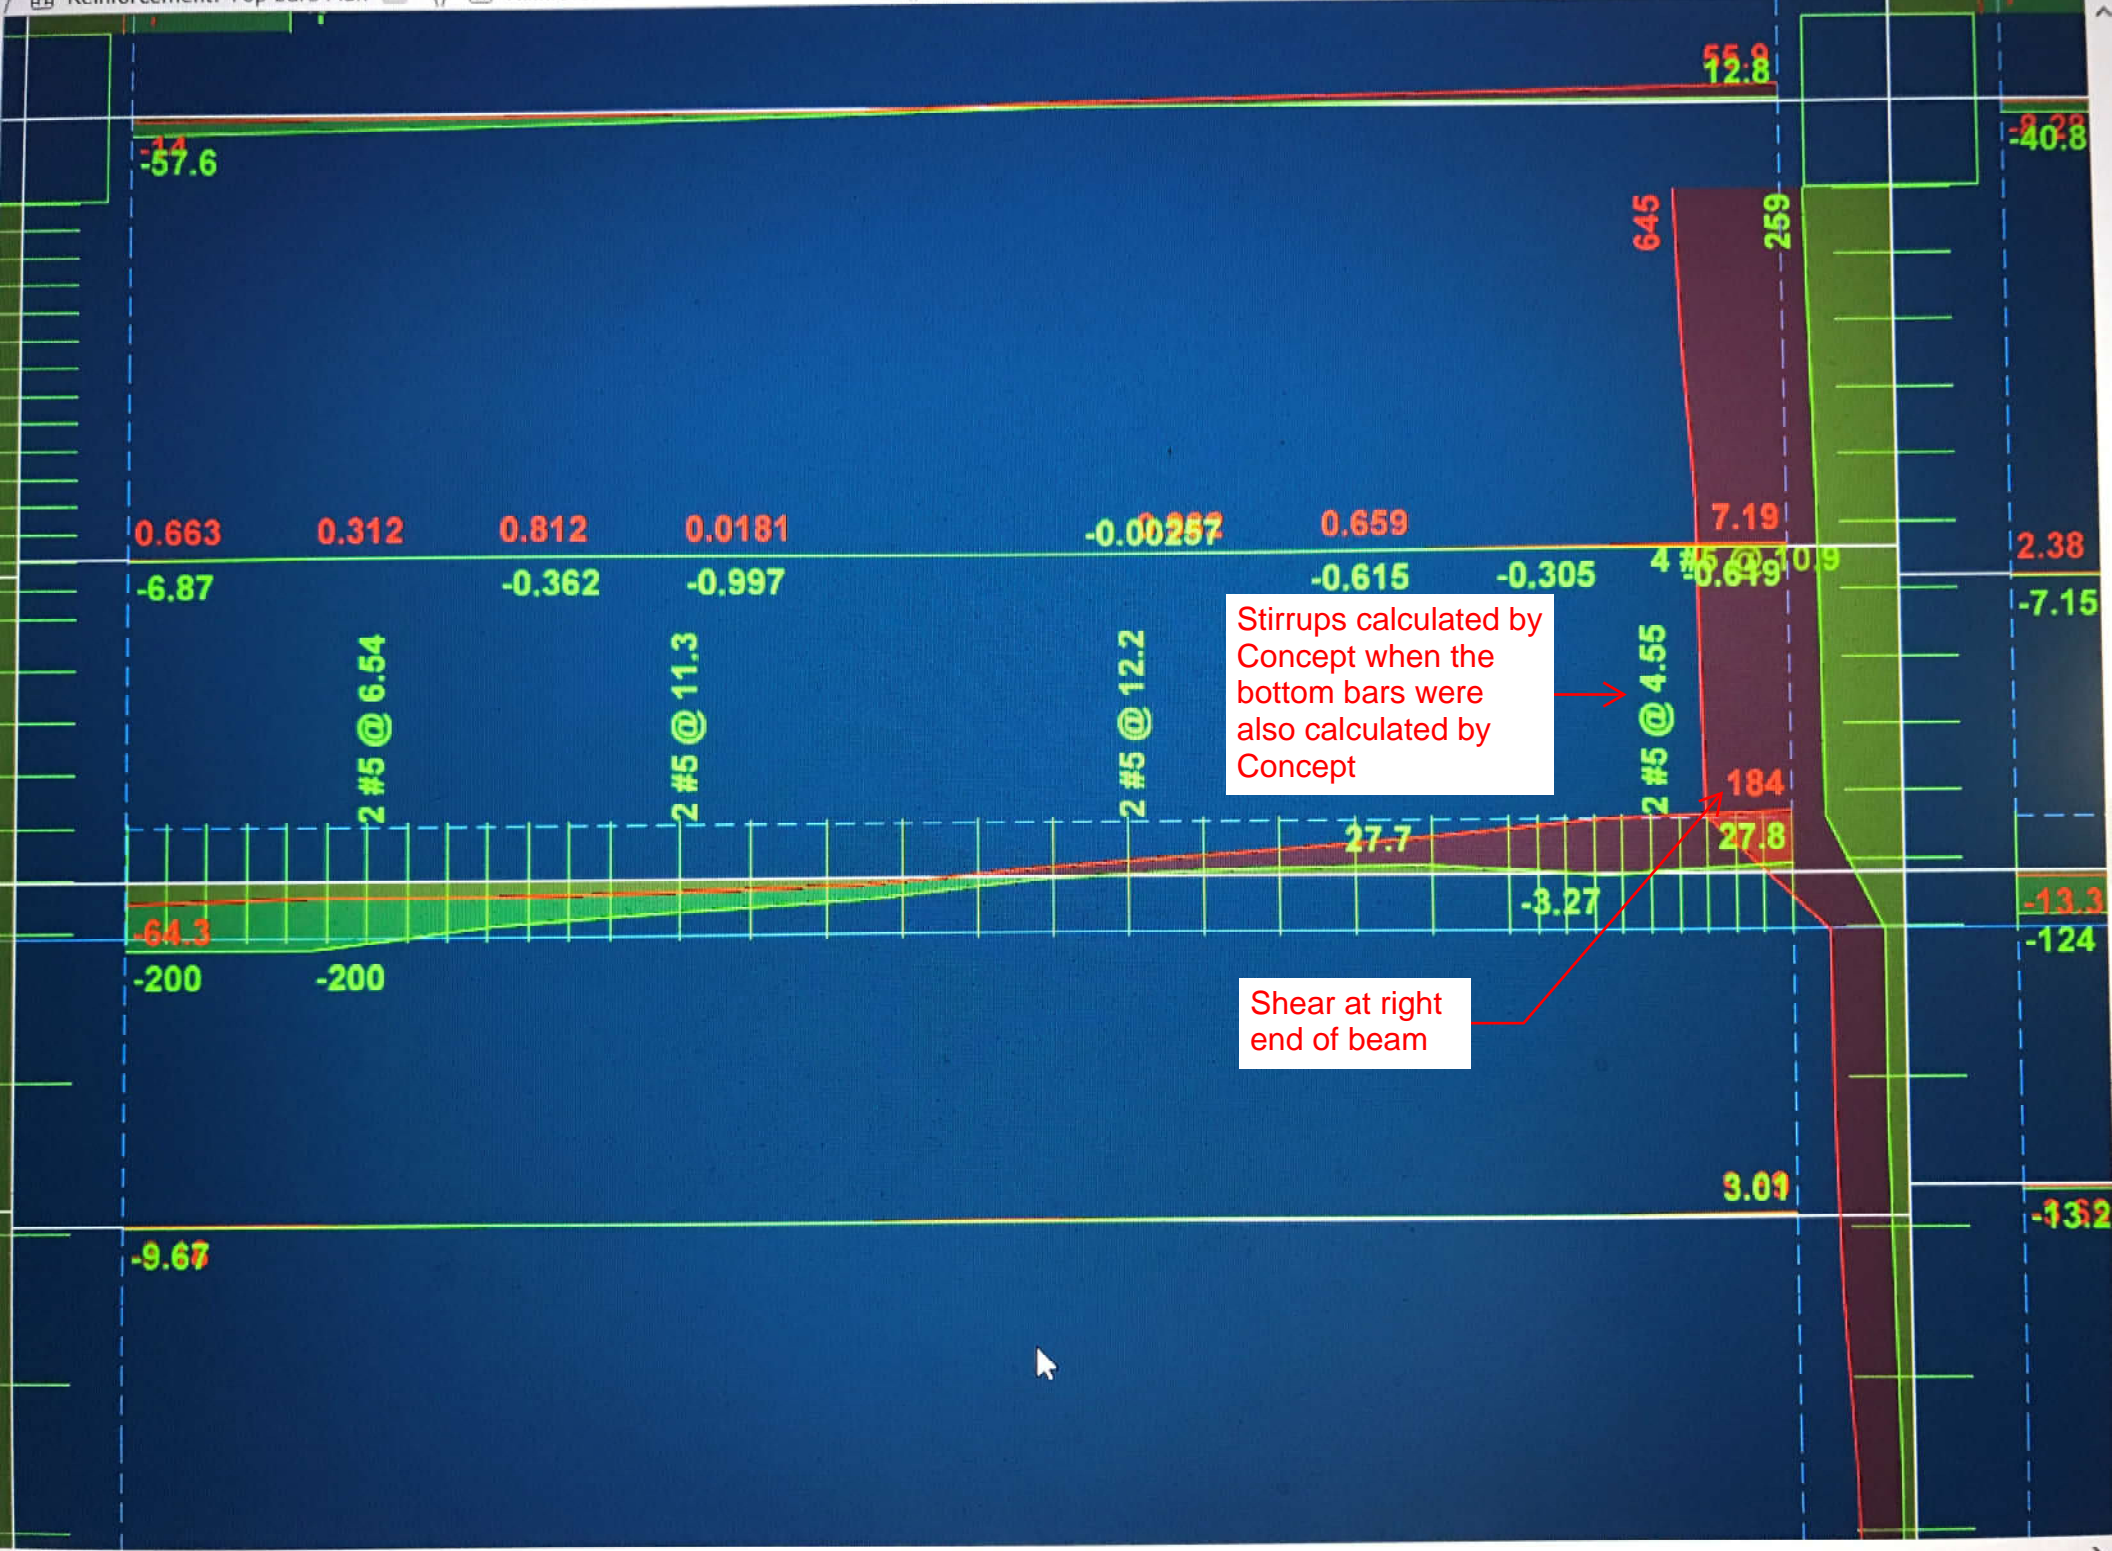

Stirrups calculated by Concept when the bottom bars were also calculated by Concept

#5(2-Leg)@12.2(10 spaces)

#5(2-Leg)@4.55(10 spaces)

#5(2-Leg)@14.8(5 spaces)

#5(6-Leg)@15.9(7 spaces)

@24(10 spaces)

Stirrups calculated by  
Concept when the  
bottom bars were  
defined by the user

#5(2-Leg)@13.5(13 spaces)

#5(2-Leg)@7.98(6 spaces)

#5(2-Leg)@14.8(5 spaces)

#5(6-Leg)@15.9(7 spaces)

@24(10 spaces)