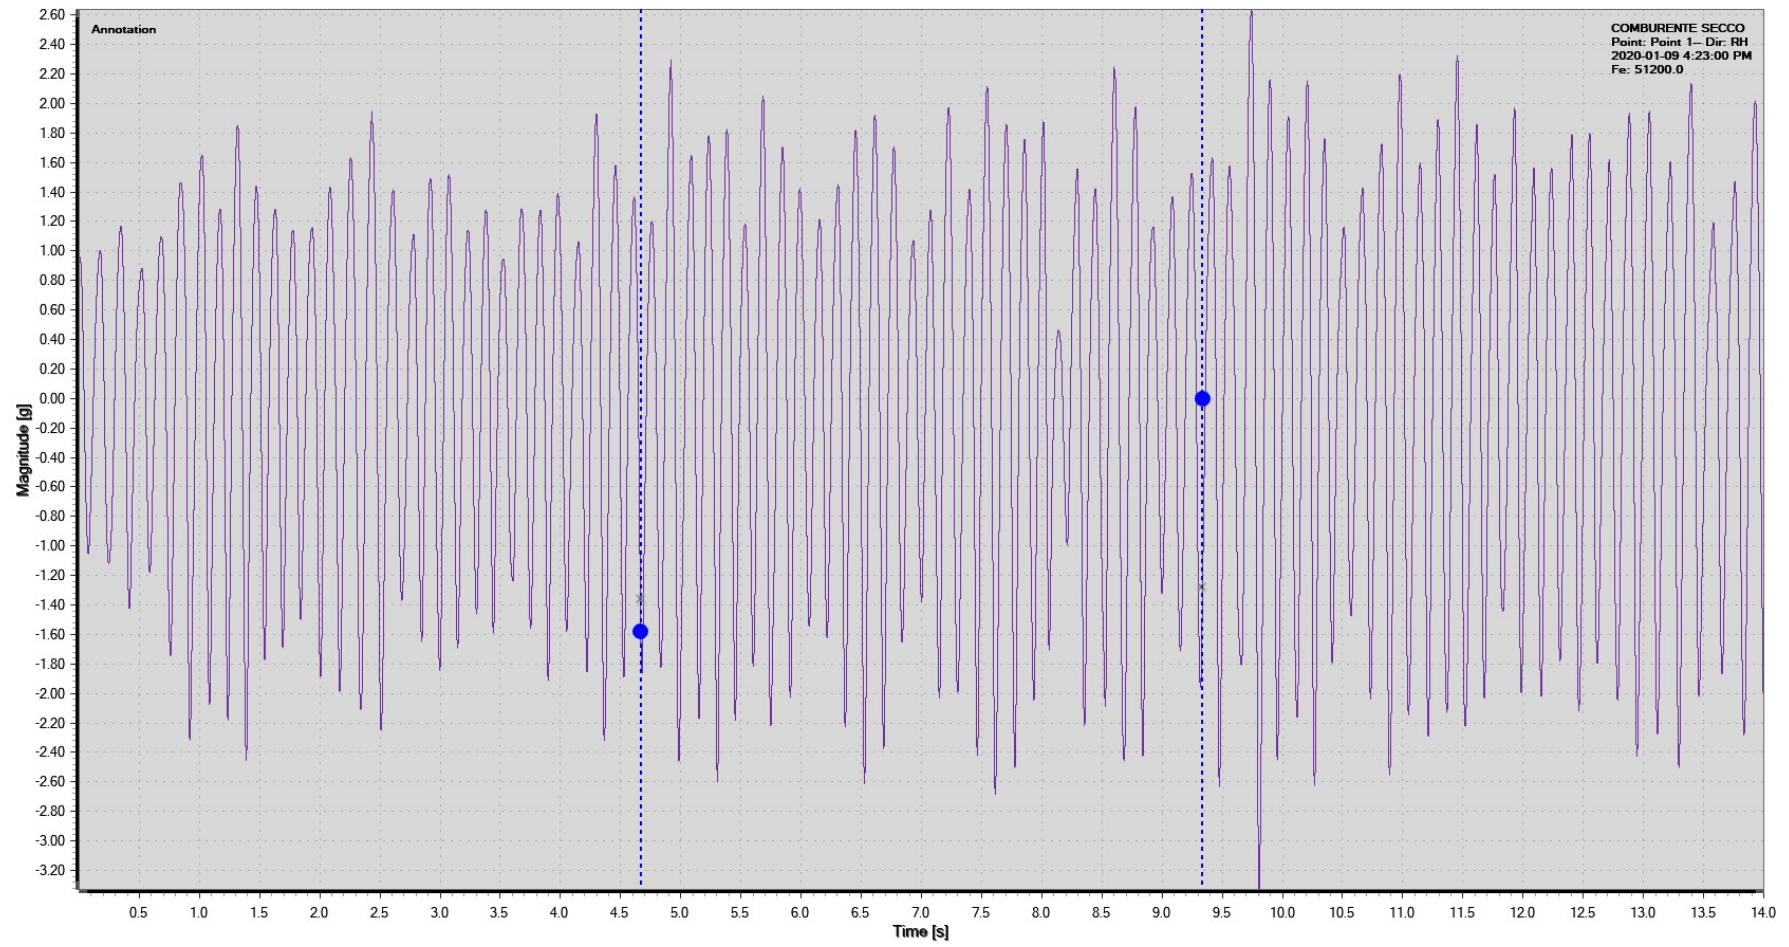

KU:1,9 CF:2,39

Without looseness

filtered signal

kurtogram

+++++

KU:2,09 CF:5,13