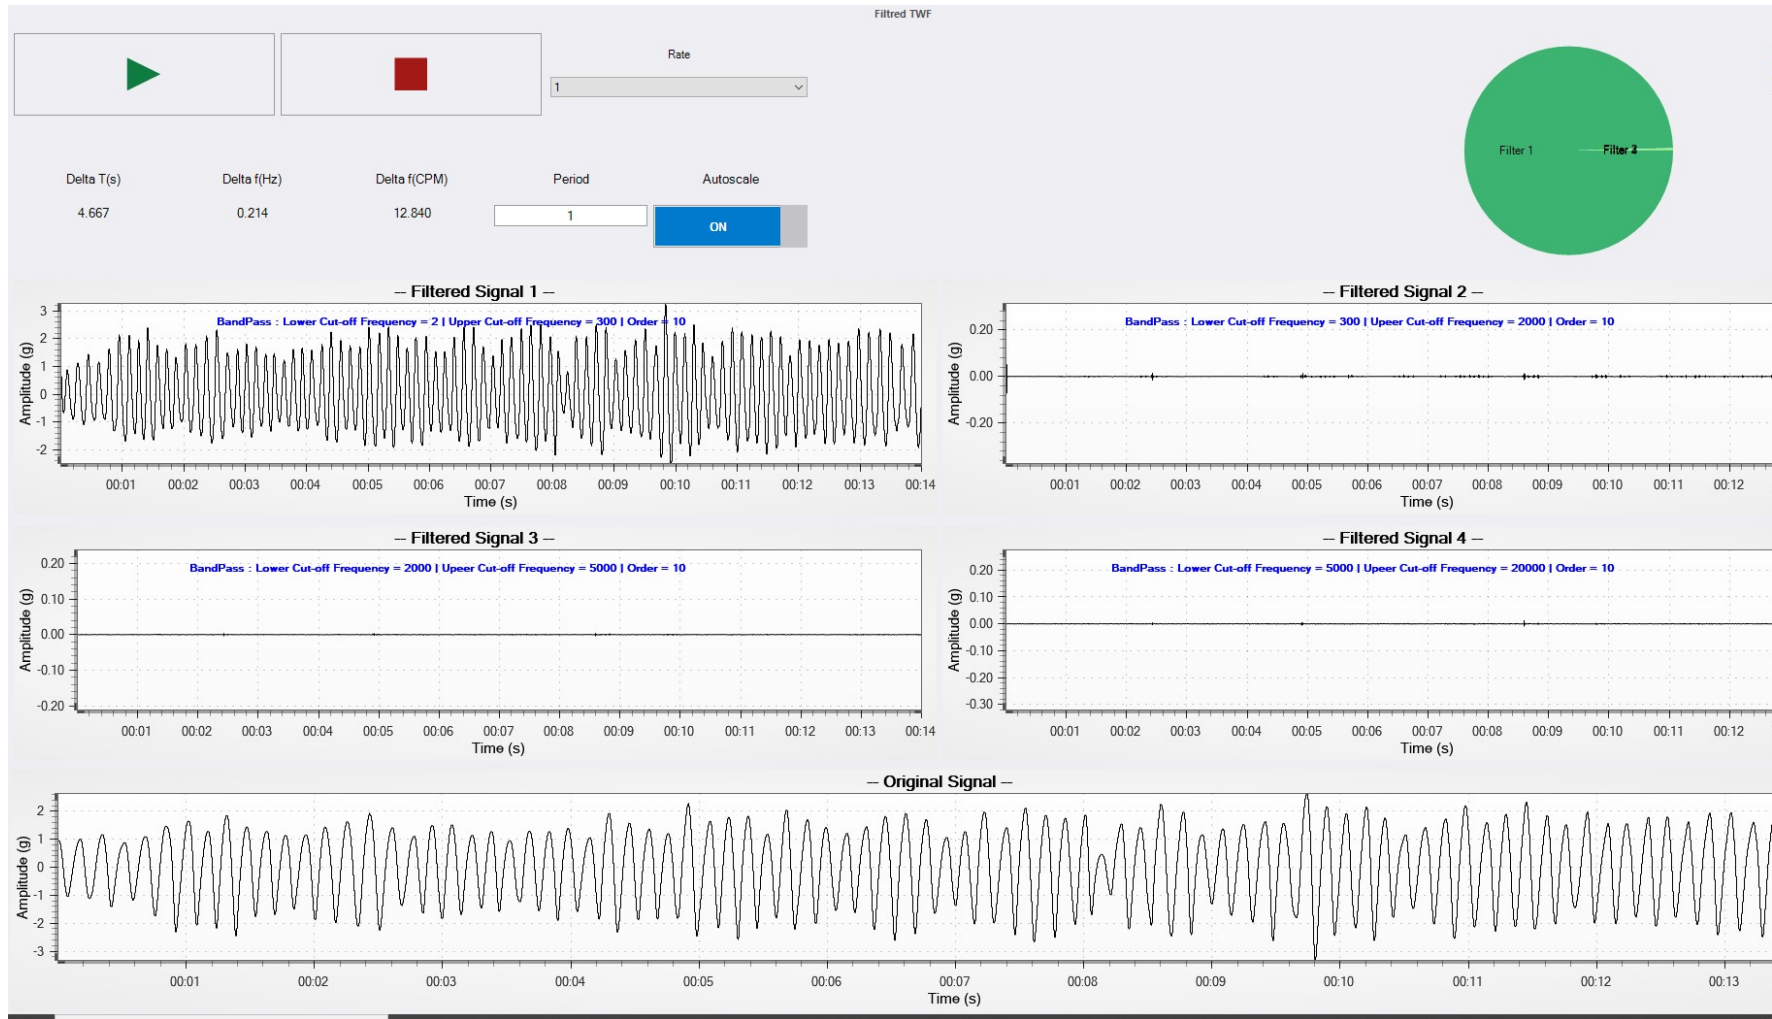

KU:1,9 CF:2,39

Without looseness

filtered signal

kurtogram

+++++

KU:2,09 CF:5,13