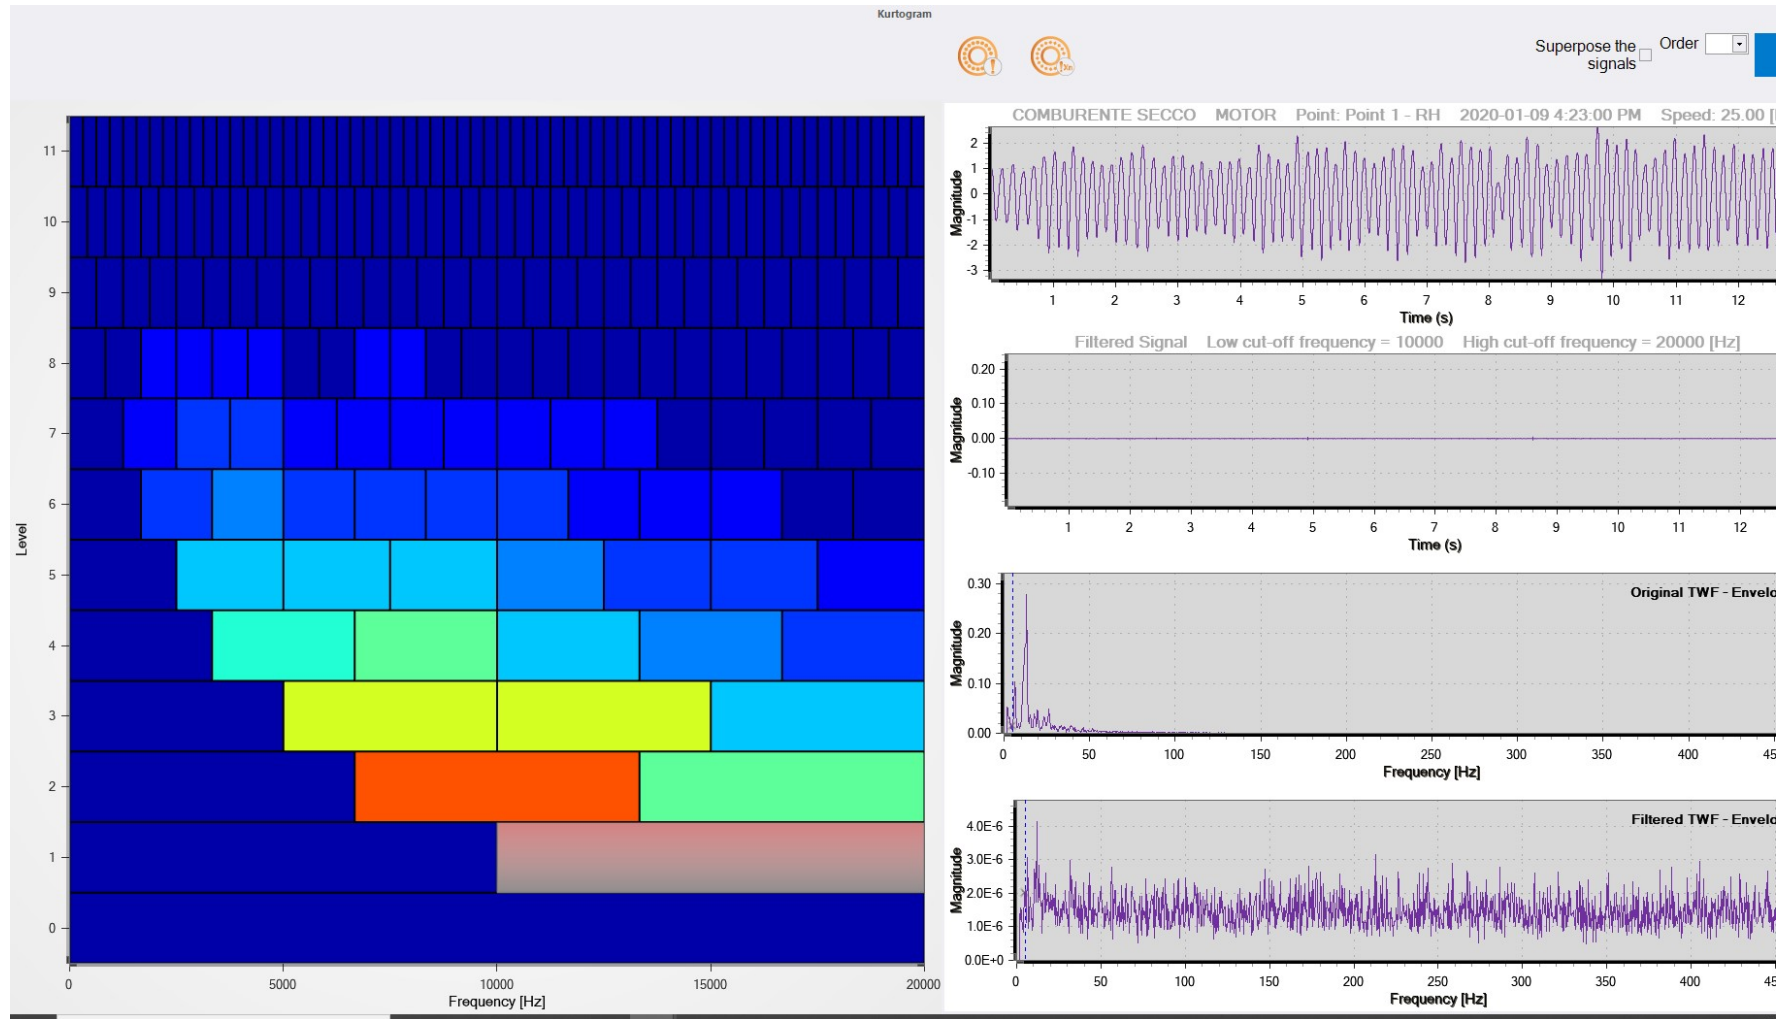

KU:1,9 CF:2,39

Without looseness

filtered signal

kurtogram

+++++

KU:2,09 CF:5,13