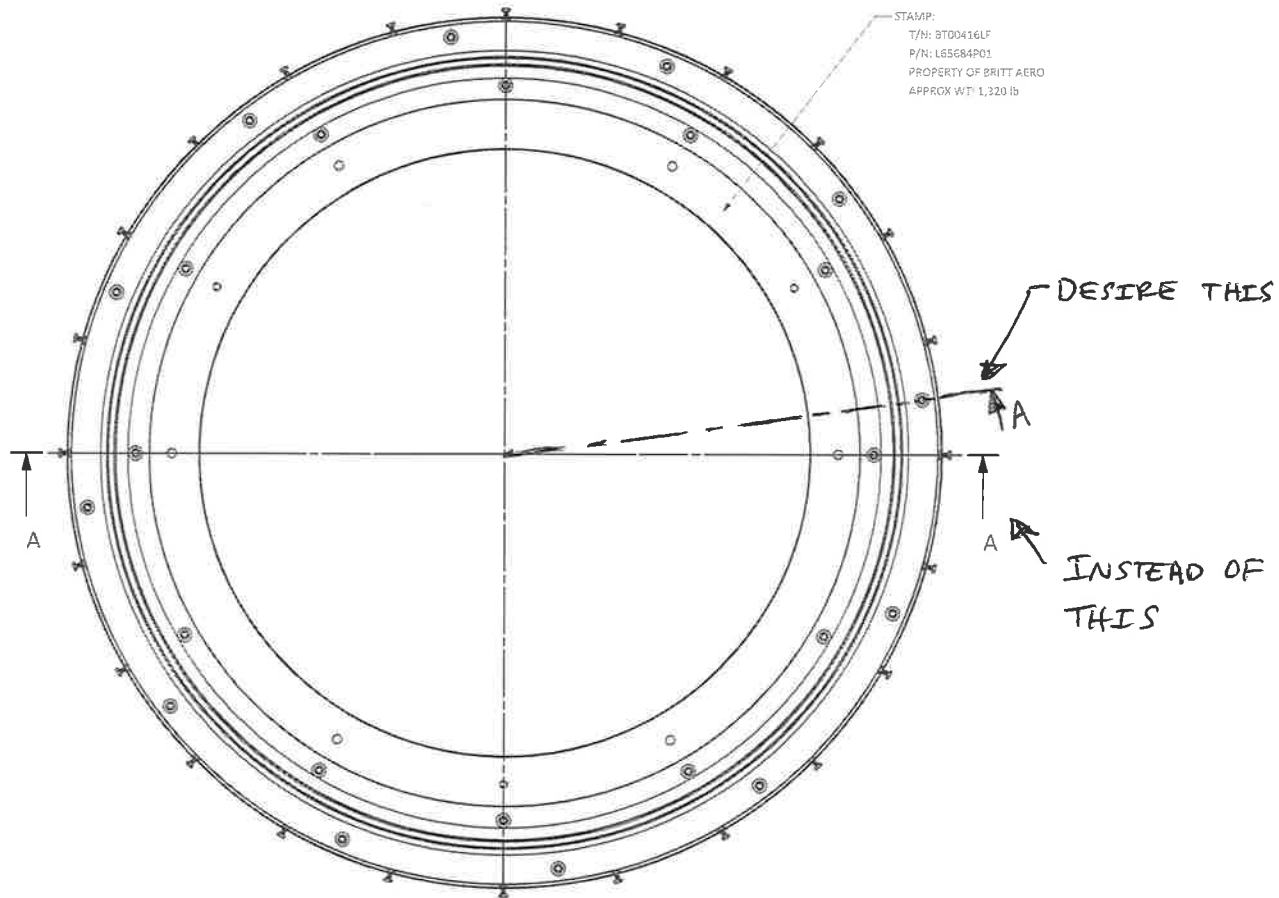

REVISIONS		
LTR.	DESCRIPTION	BY

STAMP:  
 T/N: BT00416LF  
 P/N: L65684P01  
 PROPERTY OF BRITT AERO  
 APPROX WT: 1,320 lb

100	0	SHCS	MS-14 #2-50 LG
101	36	SHCS	#10-32 X .75 LG
102	24	FLAT WASHER	FOR #5 .075 BOLT
103	24	SHCS	3/16-16 X .50 LG
104	18	NLM NUT	3/16-22 TWD